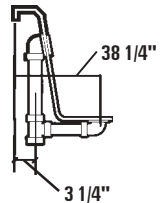

76 1/2"

Two Person Bath

Rough-In Plumbing Measurements

EQUIPMENT LEGEND

- Drain
- Standard Pump / Blower Location
- Fan Jet
- Air Bath System
- Rotary Massage Elite Jet
- Shiatsu-Pro Neck and Back Jets
- Neck Jet Pillow
- Pressure Plus Jet

SPECIFICATIONS:

General Specifications:

Tub Size	76 1/2" diam. x 33 1/4" height
	194 cm diam. x 84 cm height
Bathing Well	38 1/2" Long
	52" Wide
	25 1/4" Interior Depth
Shipping Weight	517 lbs. / 235 kg
Tub Weight Filled	2,189 lbs. / 993 kg
Gallons to Overflow	219 gal. / 829 L
Gallons to Operate	1 bather: 198 gal. / 750 L
	2 bathers: 185 gal. / 700 L

Fax-On-Demand Document # 1194

The manufacturer accepts a 1/4" variance. There are variations on each tub and specifications are subject to change as we improve upon our product as required. The dimensions needed for site preparation and structure building should be measured from the tub; Aquatic Industries, Inc. assumes no responsibility for preparatory work.