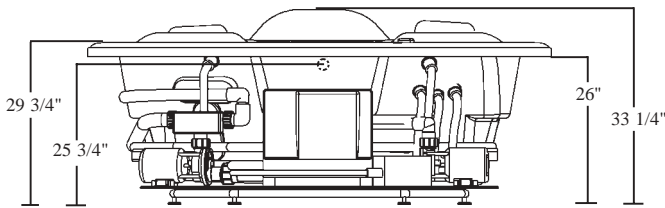

76 1/2"

Two Person Bath

Rough-In Plumbing Measurements

EQUIPMENT LEGEND

- Drain
- Standard Pump / Blower Location
- Fan Jet
- Air Bath System
- Rotary Massage Elite Jet
- Shiatsu-Pro Neck and Back Jets
- Neck Jet Pillow
- Pressure Plus Jet

SPECIFICATIONS:

General Specifications:

Tub Size	76 1/2" diam. x 33 1/4" height
	194 cm diam. x 84 cm height
Bathing Well	38 1/2" Long
	52" Wide
	25 1/4" Interior Depth
Shipping Weight	517 lbs. / 235 kg
Tub Weight Filled	2,189 lbs. / 993 kg
Gallons to Overflow	219 gal. / 829 L
Gallons to Operate	1 bather: 198 gal. / 750 L
	2 bathers: 185 gal. / 700 L

Fax-On-Demand Document # 1194

The manufacturer accepts a 1/4" variance. There are variations on each tub and specifications are subject to change as we improve upon our product as required. The dimensions needed for site preparation and structure building should be measured from the tub; Aquatic Industries, Inc. assumes no responsibility for preparatory work.