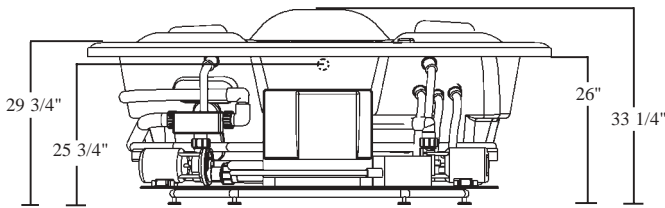

Two Person Bath

Rough-In Plumbing Measurements

EQUIPMENT LEGEND

- Drain
- Standard Pump / Blower Location
- Fan Jet
- Air Bath System
- Rotary Massage Elite Jet
- Shiatsu-Pro Neck and Back Jets
- Neck Jet Pillow
- Pressure Plus Jet

SPECIFICATIONS:

General Specifications:

Tub Size	76 1/2" diam. x 33 1/4" height
	194 cm diam. x 84 cm height
Bathing Well	38 1/2" Long
	52" Wide
	25 1/4" Interior Depth
Shipping Weight	517 lbs. / 235 kg
Tub Weight Filled	2,189 lbs. / 993 kg
Gallons to Overflow	219 gal. / 829 L
Gallons to Operate	1 bather: 198 gal. / 750 L
	2 bathers: 185 gal. / 700 L

Fax-On-Demand Document # 1194

The manufacturer accepts a 1/4" variance. There are variations on each tub and specifications are subject to change as we improve upon our product as required. The dimensions needed for site preparation and structure building should be measured from the tub; Aquatic Industries, Inc. assumes no responsibility for preparatory work.