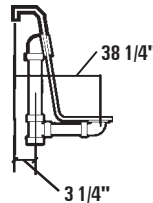

Two Person Bath

Rough-In Plumbing Measurements

EQUIPMENT LEGEND

- Drain
- Standard Pump / Blower Location
- Fan Jet
- Air Bath System
- Rotary Massage Elite Jet
- Shiatsu-Pro Neck and Back Jets
- Neck Jet Pillow
- Pressure Plus Jet

SPECIFICATIONS:

General Specifications:

Tub Size	76 1/2" diam. x 33 1/4" height
	194 cm diam. x 84 cm height
Bathing Well	38 1/2" Long
	52" Wide
	25 1/4" Interior Depth
Shipping Weight	517 lbs. / 235 kg
Tub Weight Filled	2,189 lbs. / 993 kg
Gallons to Overflow	219 gal. / 829 L
Gallons to Operate	1 bather: 198 gal. / 750 L
	2 bathers: 185 gal. / 700 L

Fax-On-Demand Document # 1194

The manufacturer accepts a 1/4" variance. There are variations on each tub and specifications are subject to change as we improve upon our product as required. The dimensions needed for site preparation and structure building should be measured from the tub; Aquatic Industries, Inc. assumes no responsibility for preparatory work.